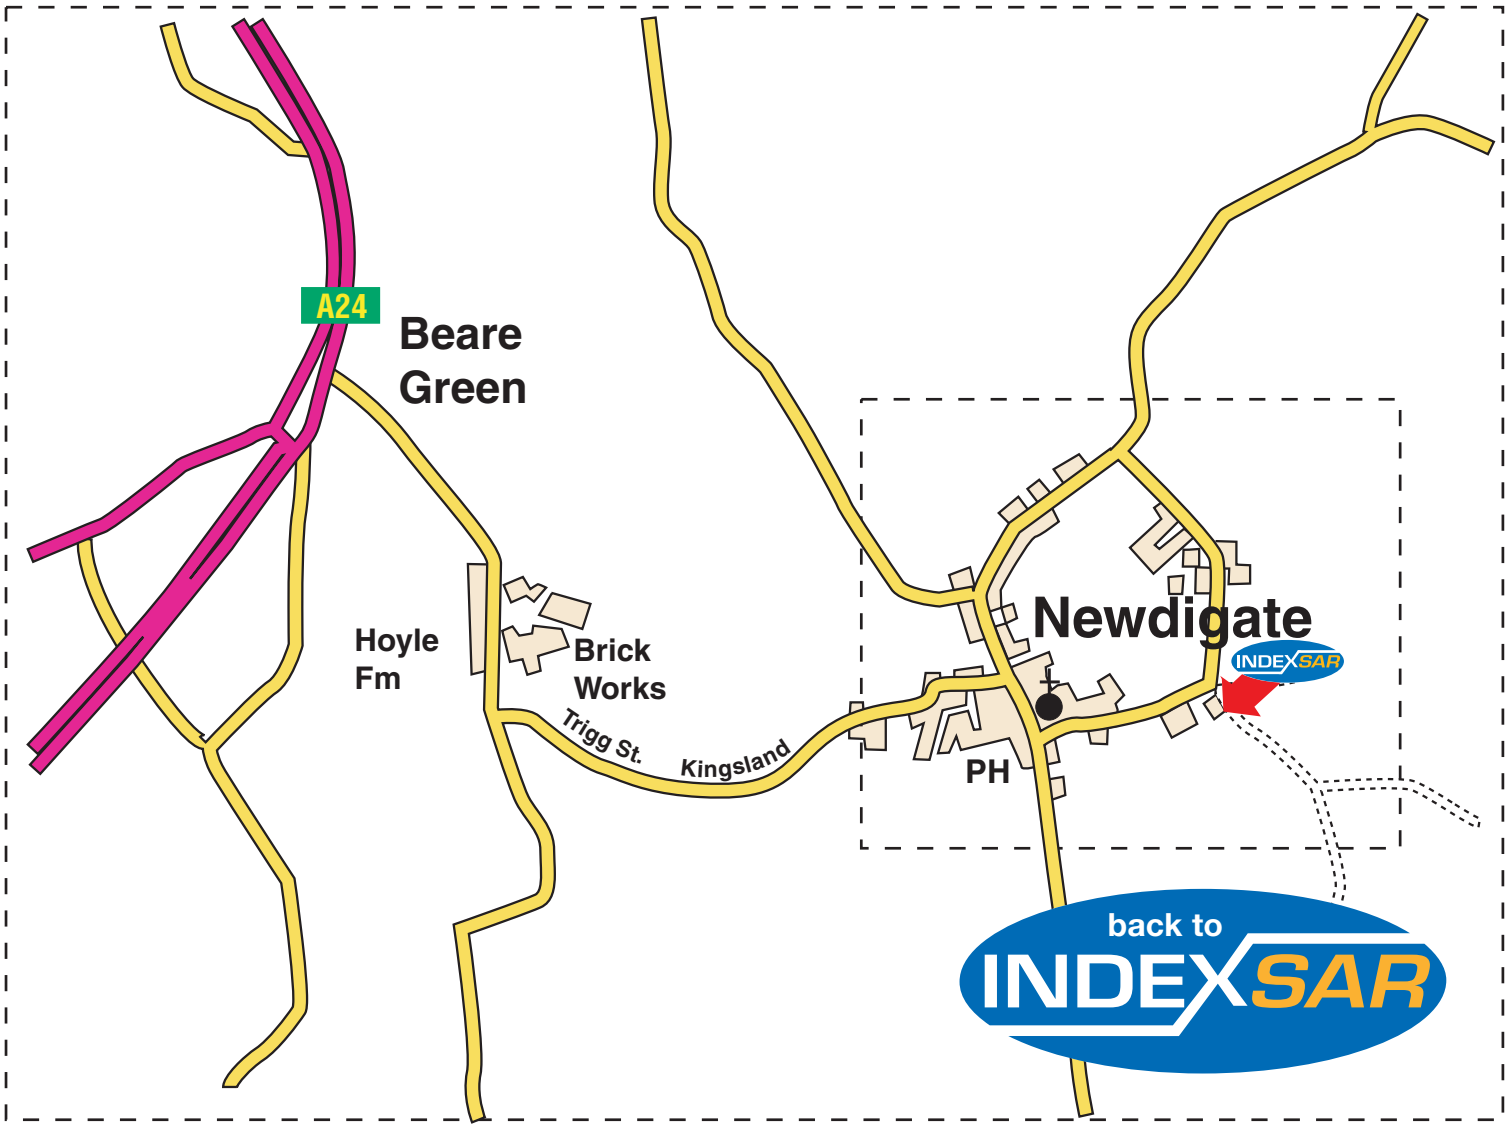

Click to zoom in

back to
INDEX SAR

Click to zoom in

Click to zoom out

A24

Beare Green

Hoyle Fm

Brick Works

Trigg St.

Kingsland

PH

Newdigate

INDEX SAR

back to
INDEX SAR

Click to zoom out

Newdigate

Oakfield House
Cudworth Lane
Newdigate
Surrey
RH5 5DR

Trigg Street -
Beare Green -
A24

KINGSLAND

VILLAGE STREET
PH

PARKGATE ROAD

UNDERHILL ROAD

CHURCH RD (Old School Lane)

WOODPECKER LANE

HOGSPUDDING LANE

Parking

CUDWORTH LANE