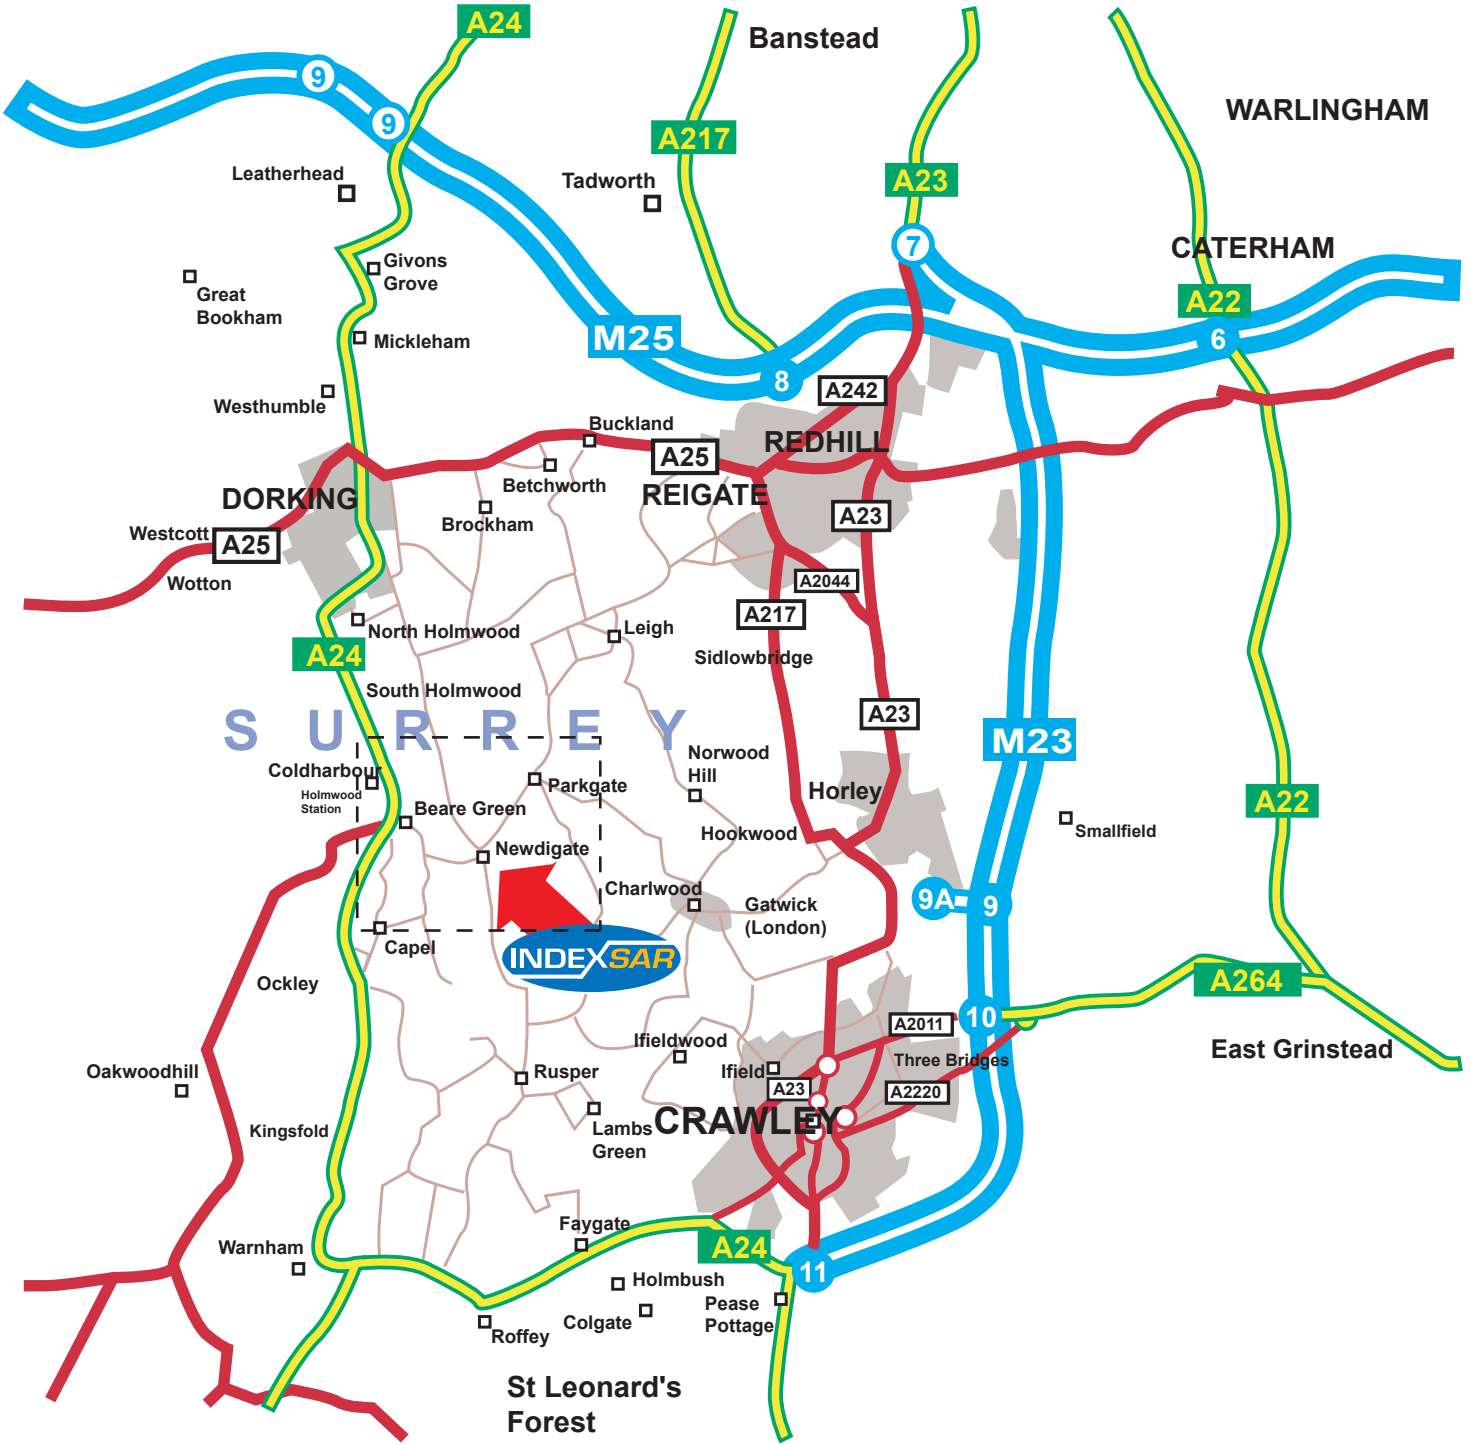

Click to zoom in

Click to zoom in

Click to zoom out

A24

Beare
Green

Hoyle
Fm

Brick
Works

Trigg St.

Kingsland

PH

Newdigate

INDEX SAR

Click to zoom out

Newdigate

Oakfield House
Cudworth Lane
Newdigate
Surrey
RH5 5BG

Trigg Street -
Beare Green -
A24