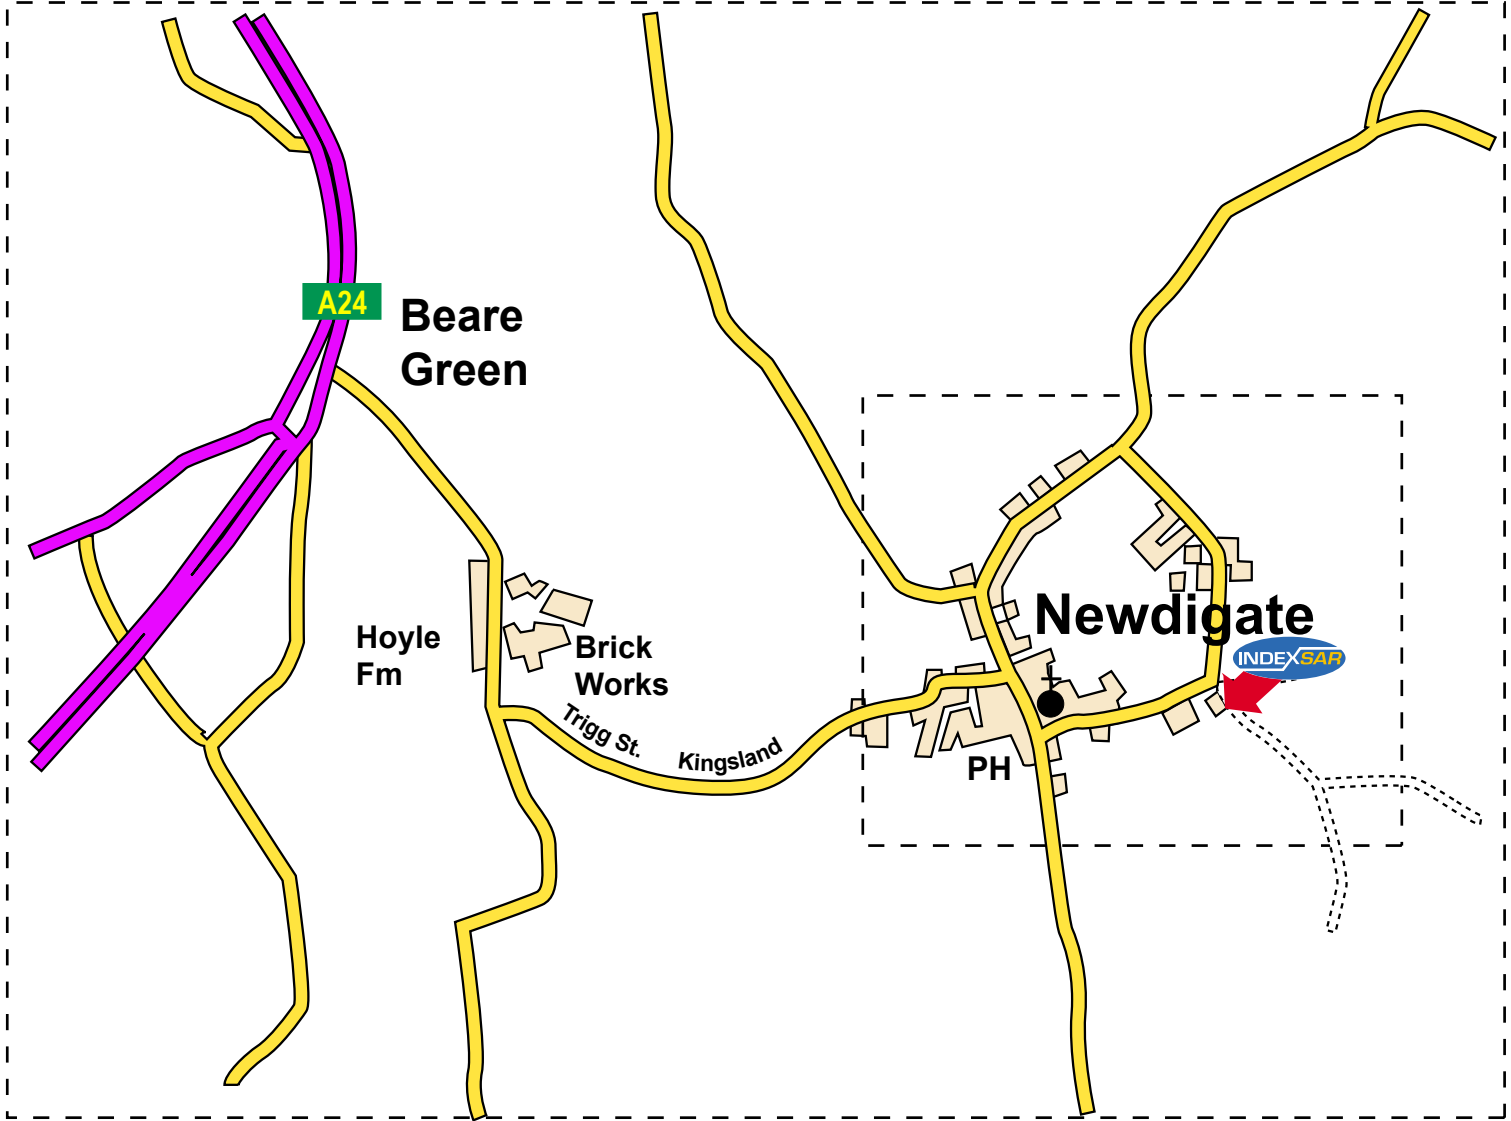

Click to zoom in

Click to zoom in

Click to zoom out

A24

Beare
Green

Hoyle
Fm

Brick
Works

Trigg St.

Kingsland

PH

Newdigate

INDEX SAR

Click to zoom out

Newdigate

Oakfield House
Cudworth Lane
Newdigate
Surrey
RH5 5BG

Trigg Street -
Beare Green -
A24

Parking